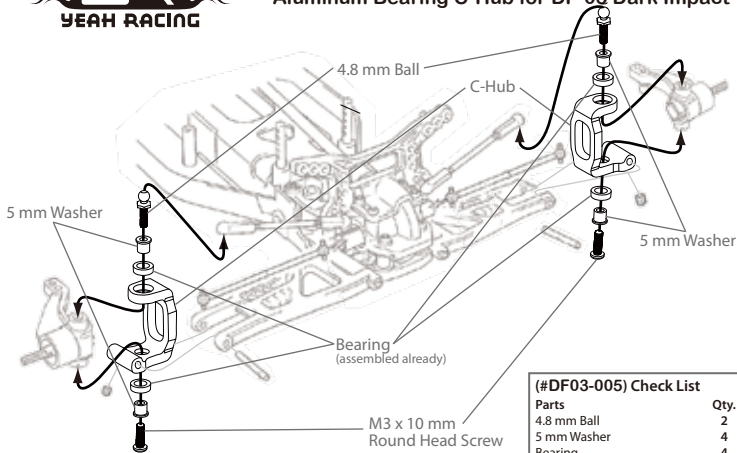

Item No.: DF03-005

Aluminum Bearing C-Hub for DF-03 Dark Impact

Please visit our website for more information and product support:

www.yeahracing.com

(#DF03-005) Check List

Parts	Qty.
4.8 mm Ball	2
5 mm Washer	4
Bearing	4
C-Hub	2
M3 x 10 mm Round Head Screw	2

Always read instructions before assembly. Children should have instructions read by supervising adult. Keep out of reach of small children. Children must not be allowed to put any parts in their mouths, or pull vinyl bag over their heads.