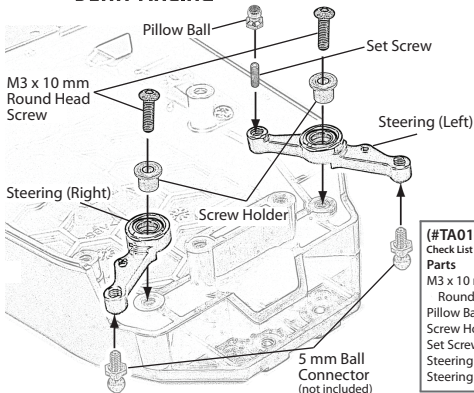

Item No.: TA01-042BU
Aluminum Bearing Steering
Set (BU) For TA01 / TA02

(#TA01-042BU)

Check List

Parts	Qty.
M3 x 10 mm Round Head Screw	2
Pillow Ball	1
Screw Holder	2
Set Screw	1
Steering (Left)	1
Steering (Right)	1

Always read instructions before assembly. Children should have instructions read by supervising adult. Keep out of reach of small children. Children must not be allowed to put any parts in their mouths, or pull vinyl bag over their heads.