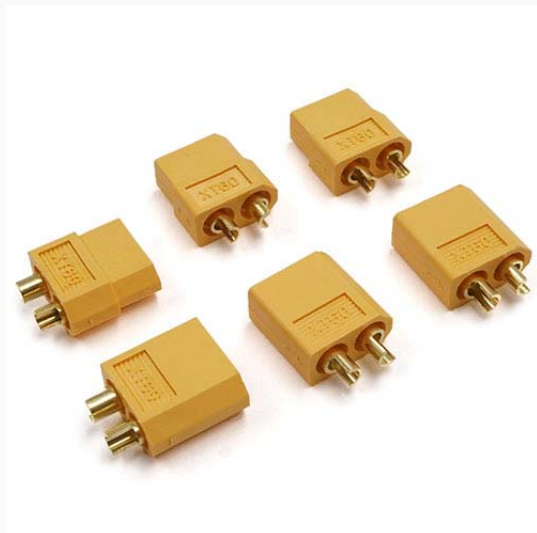

Battery & Wire > Connector > (#WPT-0132) XT60 Plug 3 Male Female Pairs

(#WPT-0132) XT60 Plug 3 Male Female Pairs

Yeah Racing RC spare parts

(#WPT-0132) XT60 Plug 3 Male Female Pairs

Model : WPT-0132

(#WPT-0132) XT60 Plug 3 Male Female Pairs

Description:

A pack of three pairs of female and male XT60 plugs, for you to convert your car and battery over to this system. Providing a more safe solution when compared to banana plugs and being able to handle high amounts of current makes it a good choice for racing or bashing!

Feature:

?For: ESC/Battery

?Material: Plastic

?Color: Yellow

Include:

?Female XT60 Plugs (3 pcs)

?Male XT60 Plugs (3 pcs)

Battery & Wire > Connector > (#WPT-0132) XT60 Plug 3 Male Female Pairs

(#WPT-0132) XT60 Plug 3 Male Female Pairs

Availability: This product was added to our catalog on Wednesday 18 September, 2019

Yeah Racing RC spare parts